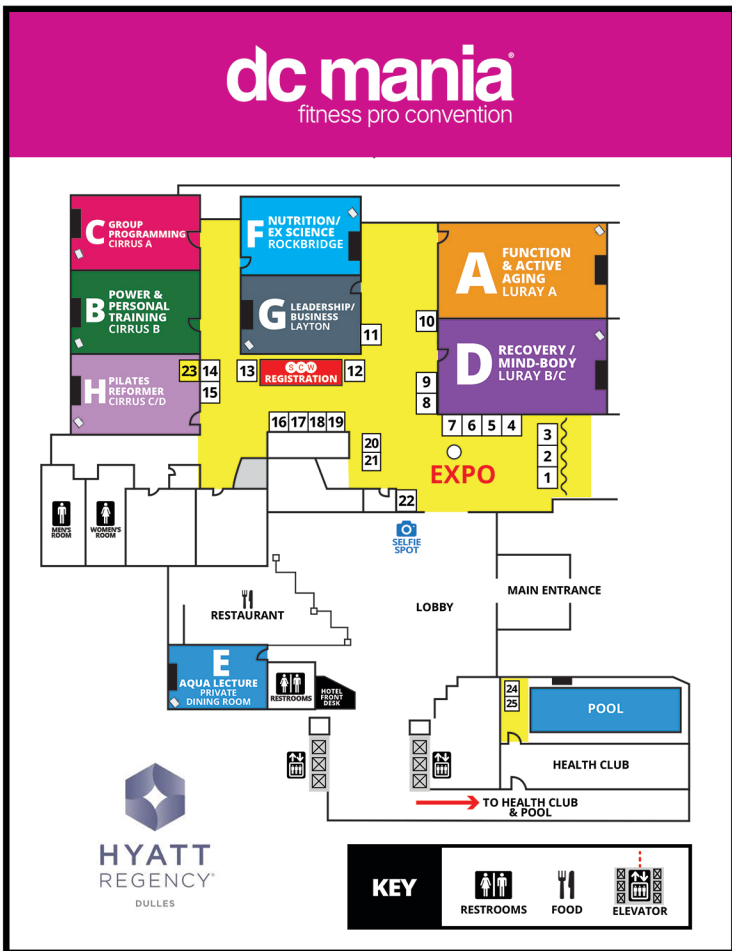

SCW  
**mania**<sup>®</sup>  
 fitness pro convention

# EVENT MAPS

# atlanta mania<sup>®</sup>

fitness pro convention

atlanta mania<sup>®</sup> fitness pro convention  
**GRAND HYATT**  
 ATLANTA IN BUCKHEAD

# dallas mania<sup>®</sup>

fitness pro convention

**THE WESTIN**  
 GALLERIA  
 DALLAS