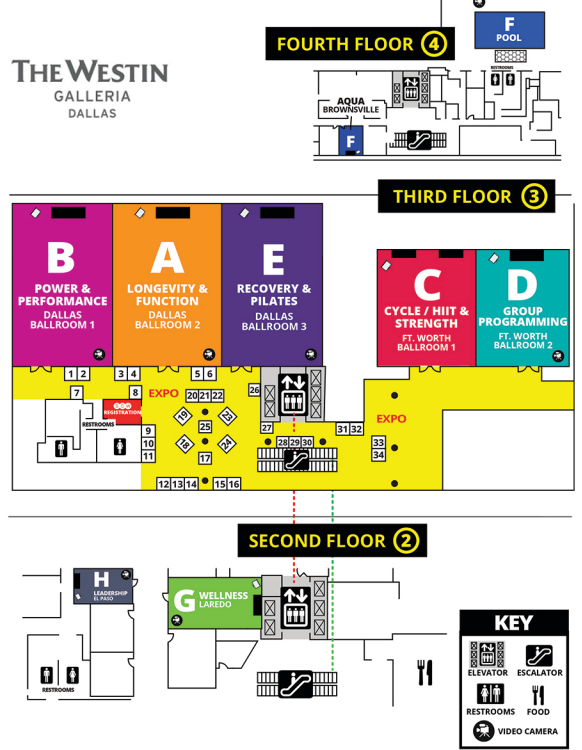

# EVENT MAPS

# atlanta mania<sup>®</sup>

fitness pro convention

atlanta mania<sup>®</sup> fitness pro convention  
**GRAND HYATT**  
 ATLANTA IN BUCKHEAD

# dallas mania<sup>®</sup>

fitness pro convention

**THE WESTIN**  
 GALLERIA  
 DALLAS

# midwest mania<sup>®</sup>

fitness pro convention

**Hilton.**  
 ROSEMONT/CHICAGO  
 O'HARE