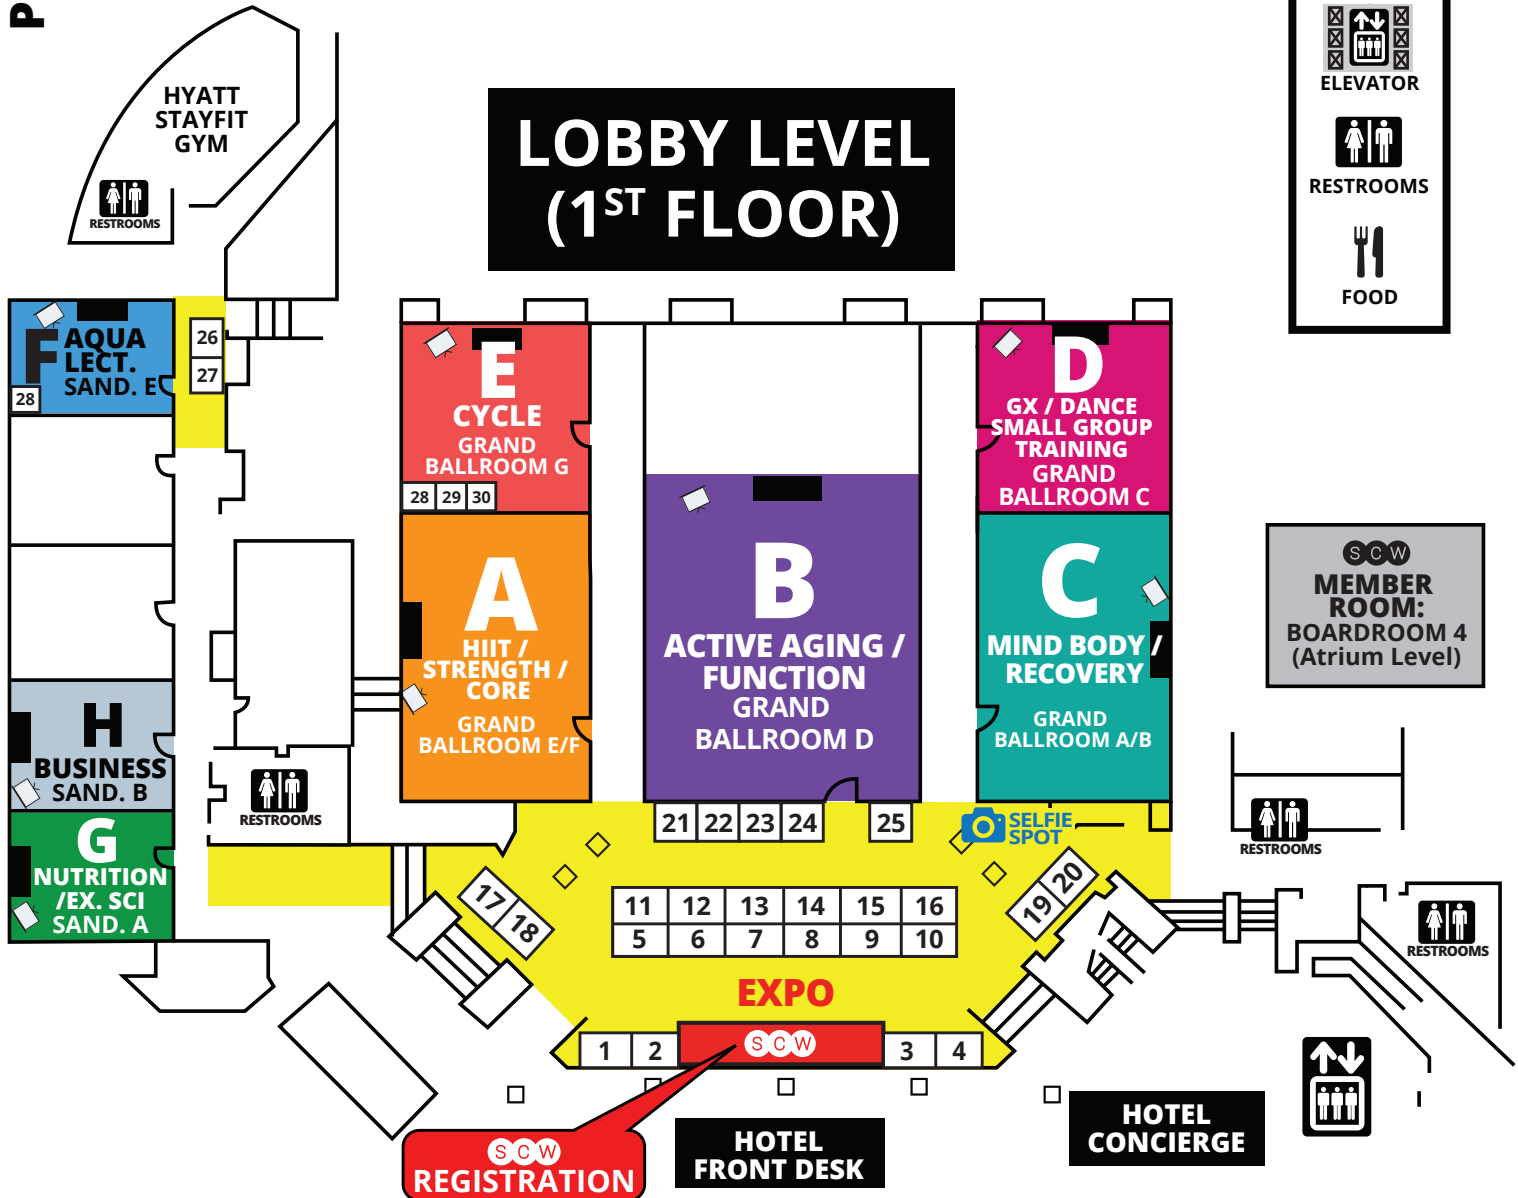

California MANIA[®]

FITNESS PRO CONVENTION

POOL AREAS

F
AQUA
ACTIVITY
POOL

KEY

- ELEVATOR
- RESTROOMS
- FOOD

LOBBY LEVEL (1ST FLOOR)

SCW
MEMBER
ROOM:
BOARDROOM 4
(Atrium Level)

PARKING
Self Parking is \$10
with validation.