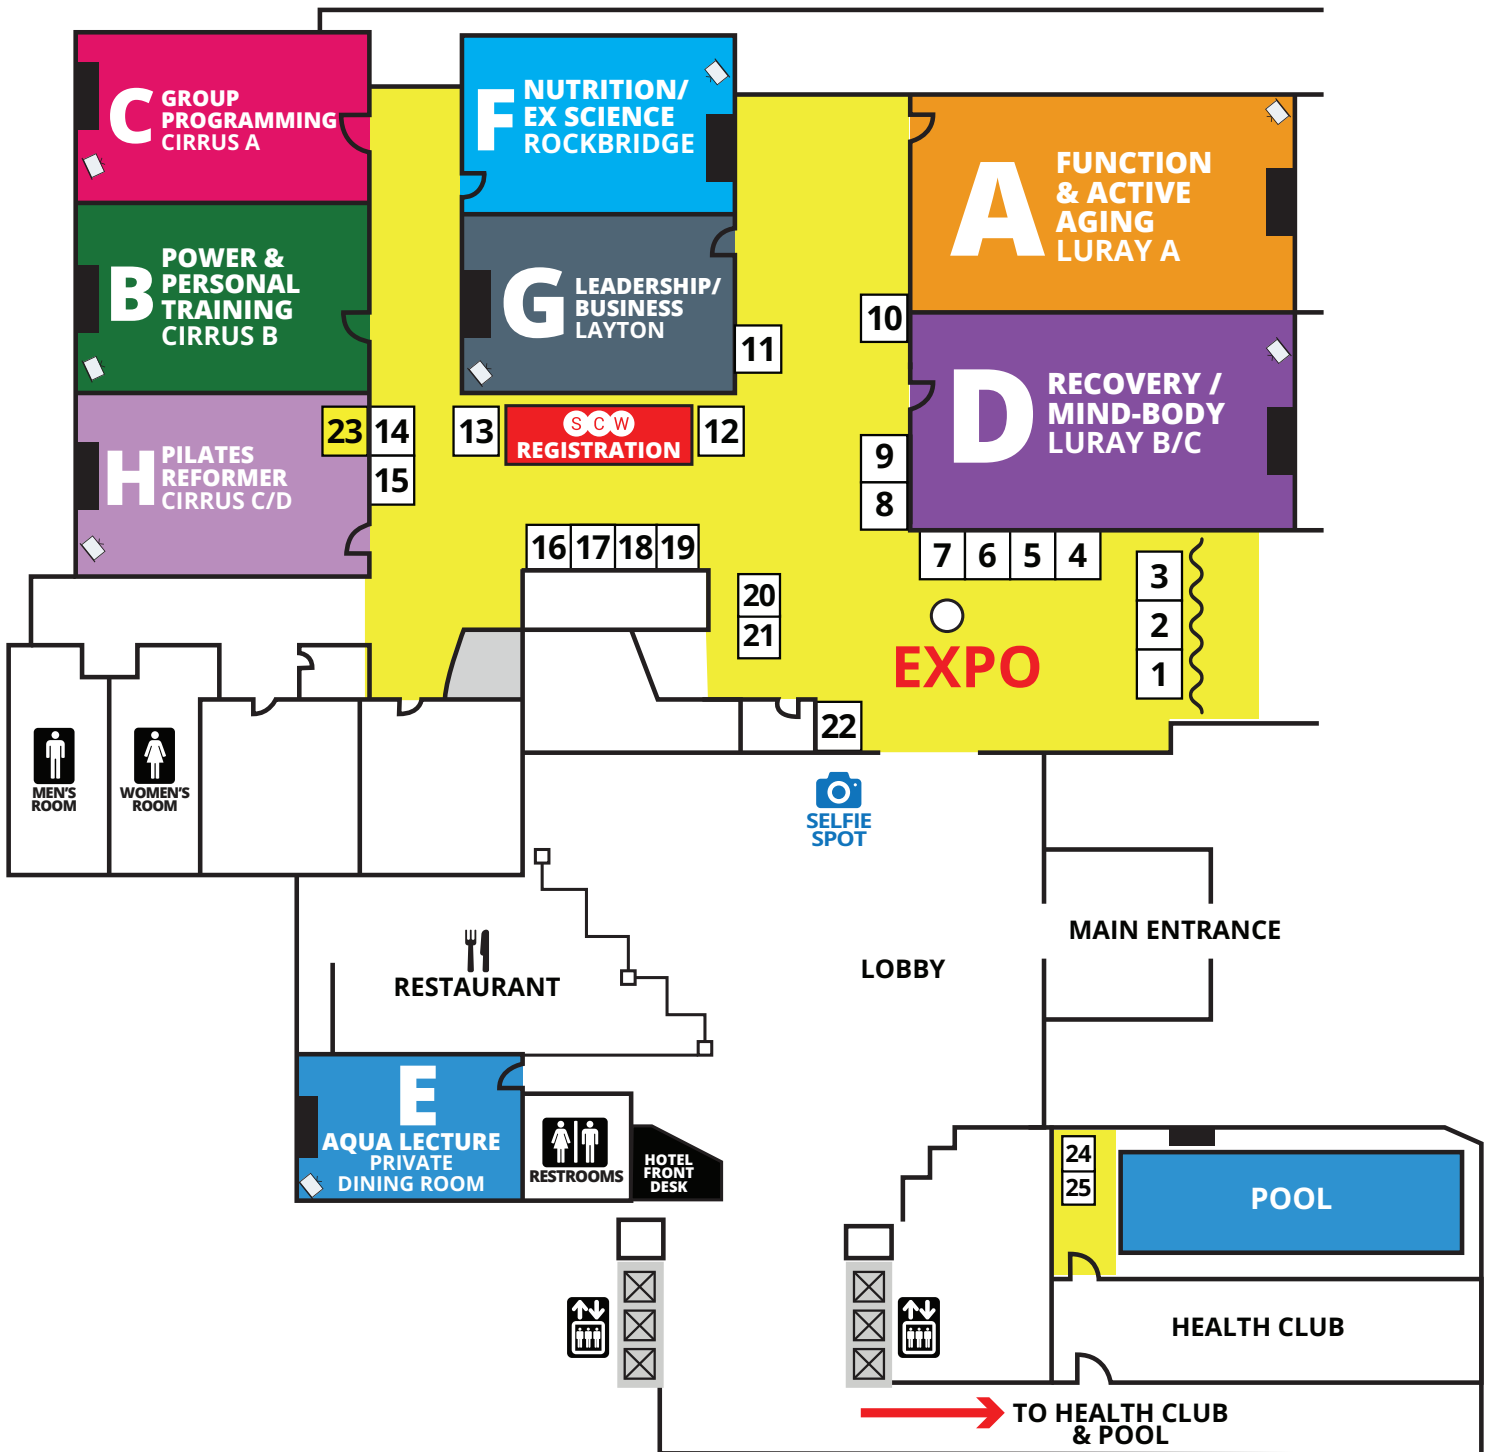

dc mania[®]

fitness pro convention

KEY

- RESTROOMS
- FOOD
- ELEVATOR